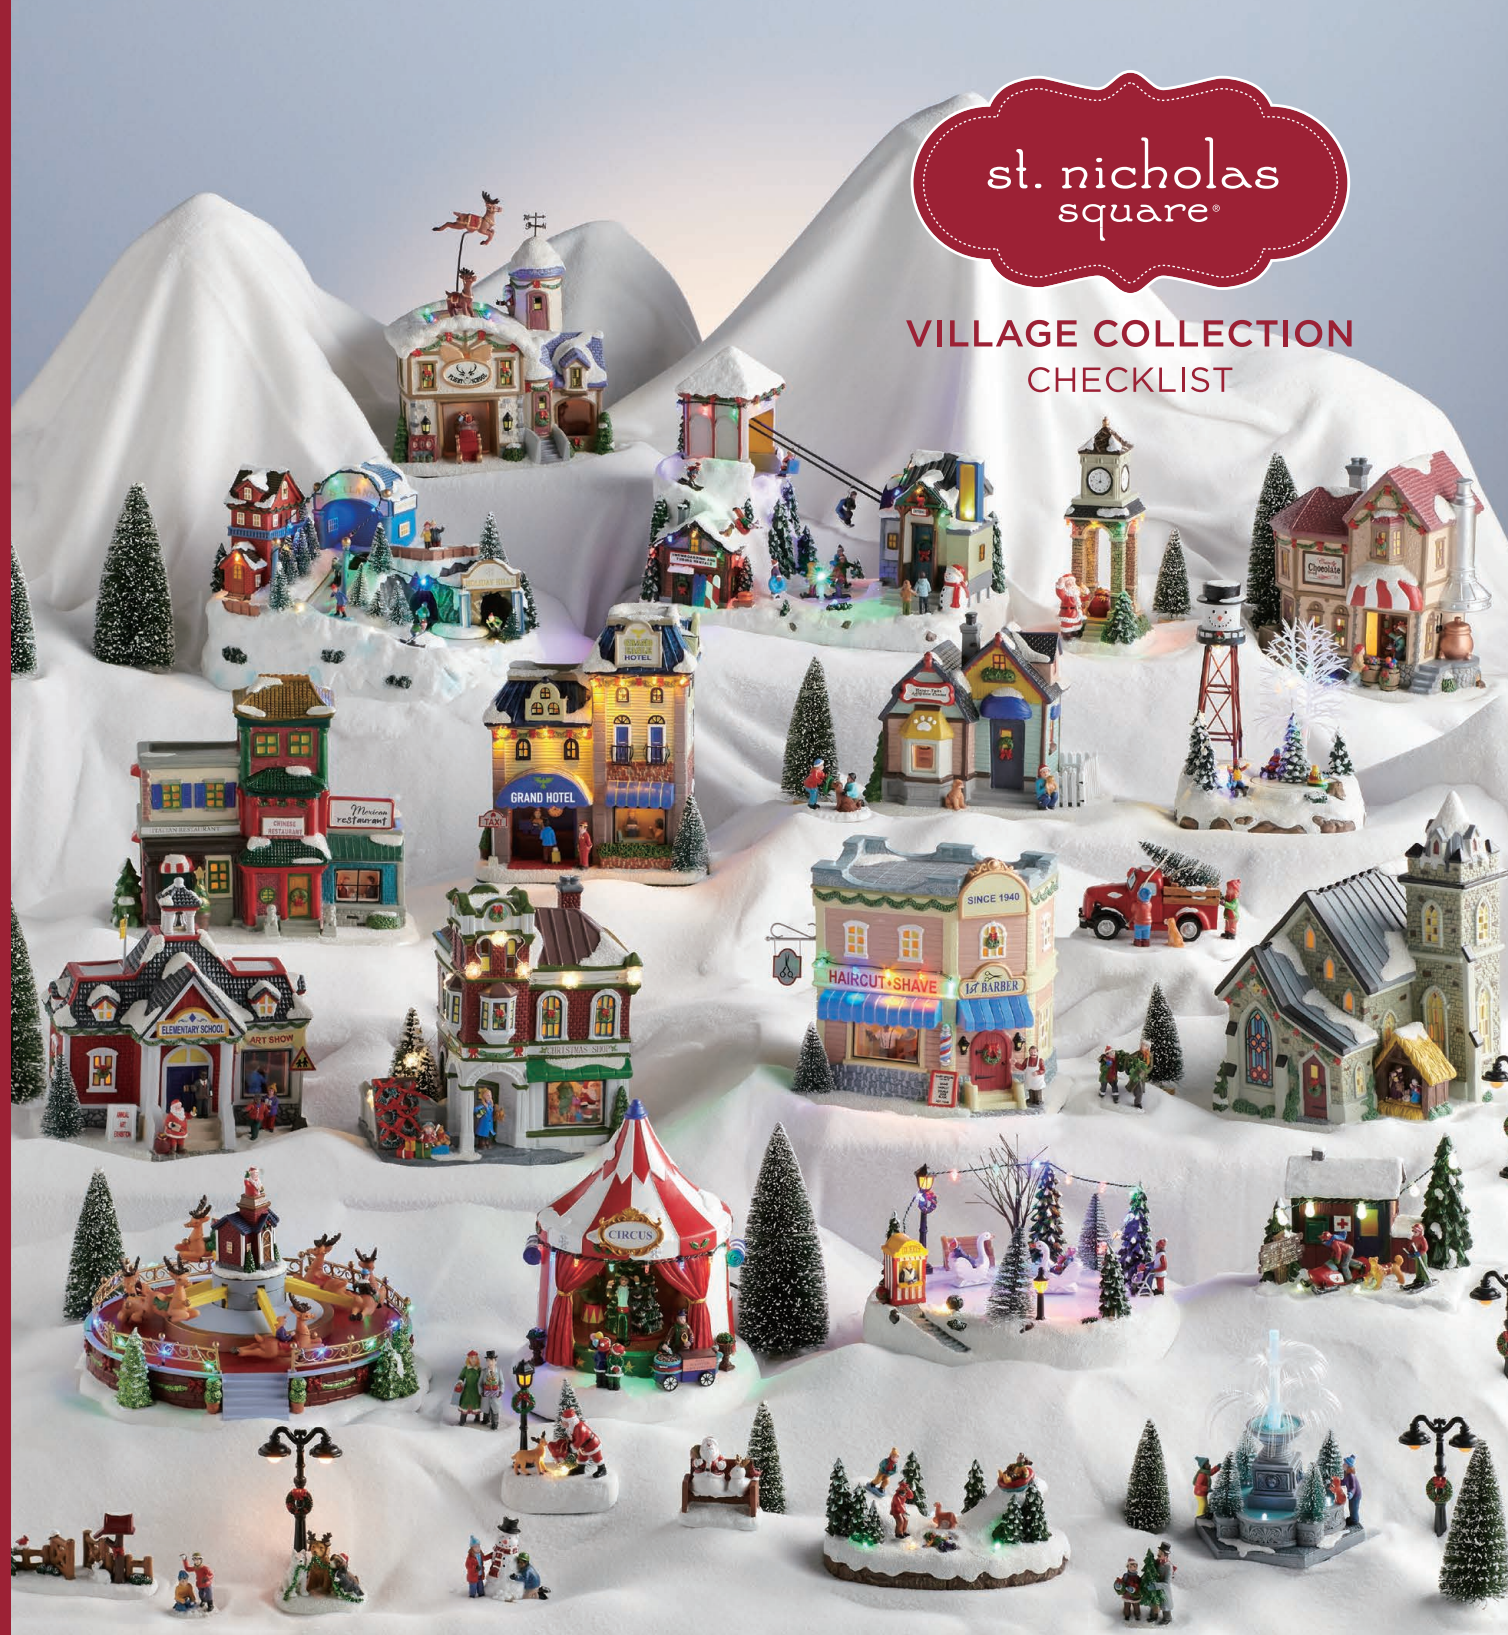

st. nicholas
square®

THE VILLAGE COLLECTION
FROM
ST. NICHOLAS SQUARE®

Create an old-fashioned Christmas with
timeless St. Nicholas Square® collectibles.

Beautifully decorated houses, richly detailed accessories, one-of-a-kind display possibilities ... the beloved Village Collection from St. Nicholas Square® is truly the place to capture the joy of the holidays. Created by expert artisans, our assortment of finely crafted, hand-painted homes, shops and accessories continues to grow each Christmas. New pieces are dated with the year, evoking warm and wonderful memories of holidays past. And each season, select pieces are retired, while new items are introduced to complement the current collection—making The Village Collection a unique treasure, cherished for years to come. Compose a traditional, picturesque village scene encompassing our entire collection ... or dream up a single eye-catching centerpiece. The special holiday setting is yours to create. Start a Christmas tradition today, one you'll treasure for years to come!

Kohl's, Inc. • Made in China • RN#73277
Distributed by Kohl's, Inc., Menomonee Falls, WI 53051
KOHLS® and Kohl's brand names are trademarks of KIN, Inc.
Kohls.com

st. nicholas
square®

VILLAGE COLLECTION
CHECKLIST