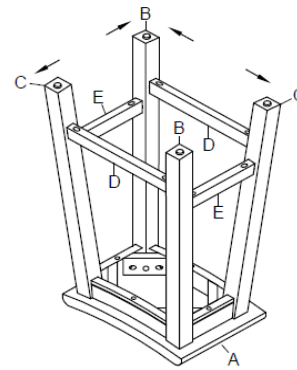

### STEP 1

A. PLACE SEAT (A) UPSIDE DOWN ON A FLAT, PROTECTED SURFACE.

B. ATTACH LEFT LEGS (B) AND RIGHT LEGS (C) TO SEAT (A) AS SHOWN WITH BOLTS (H), SPRING WASHERS (F) AND FLAT WASHERS (G).

C. LOOSELY TIGHTEN USING ALLEN WRENCH (J).

### STEP 2

A. INSERT LONG STRETCHERS (D) INTO LEFT LEGS (B) AND RIGHT LEGS (C) AS SHOWN.

B. INSERT SHORT STRETCHERS (E) INTO LEFT LEGS (B) AND RIGHT LEGS (C) AS SHOWN.

### STEP 3

A. ATTACH ALL THE STRETCHERS TO LEFT LEGS (B) & RIGHT LEGS (C) USING WOOD SCREWS (I).

B. FULLY TIGHTEN ALL SCREWS (I) WITH A PHILLIPS HEAD SCREWDRIVER (NOT INCLUDED).