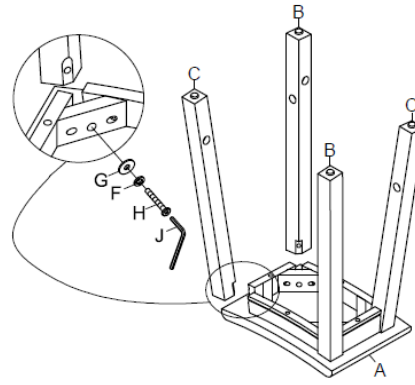

## SET OF 2 CAMERON COUNTER STOOLS ASSEMBLY INSTRUCTIONS ASSEMBLE ON A FLAT, PROTECTED SURFACE PHILLIPS HEAD SCREWDRIVER NEEDED FOR ASSEMBLY; NOT INCLUDED

PART LIST	FIGURE	QUANTITY	DESCRIPTION
A		2 PCS	SEAT
B		4 PCS	LEFT LEG
C		4 PCS	RIGHT LEG
D		4 PCS	LONG STRETCHER
E		4 PCS	SHORT STRETCHER
F		8 PCS + 1 PC	SPRING WASHER
G		8 PCS + 1 PC	FLAT WASHER
H		8 PCS + 1 PC	1/4" x 2-1/4" BOLT
I		16 PCS + 1 PC	5/16" X 1-1/2" WOOD SCREW
J		1 PC	ALLEN WRENCH

## ASSEMBLY INSTRUCTIONS (CONTINUED)

### STEP 1

A. PLACE SEAT (A) UPSIDE DOWN ON A FLAT, PROTECTED SURFACE.

B. ATTACH LEFT LEGS (B) AND RIGHT LEGS (C) TO SEAT (A) AS SHOWN WITH BOLTS (H), SPRING WASHERS (F) AND FLAT WASHERS (G).

C. LOOSELY TIGHTEN USING ALLEN WRENCH (J).